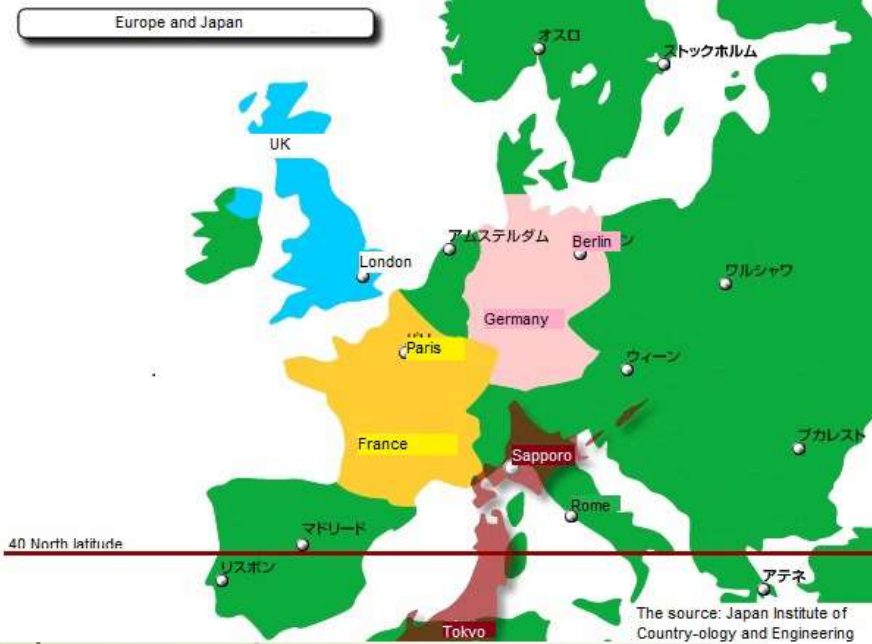

BASIC DATA of JAPAN

Items	Value	Rank
Land Area	378 K Km ²	60
Population	127 Mil.	12
Life expectancy years	84.3 years	1
GDP	5,045 Bill. \$	3
GDP per capita	40,089\$	30
Average Temp. 15.8°C	Annual rainfall 1,598mm	Tokyo

Land area	378Km ²	No. of Islands	6,852	No. of Volcano	111	Hot spring	2,983
Etorofu Is (North)	45°33' N 148°45' E	Okinotori Is (South)	20°25' N 136°04' E	MInamitori Is (East)	24°17' N 153°59' E	Yonaguni Is (West)	24°17' N 153°59' E
North to South	2787Km		East to West		3146Km		
Average Temp.							
Tokyo	15.8°C	Sapporo	9.2°C	Kyoto	16.2°C	Naha	23.3°C
Annual rainfall							
Tokyo	1,598mm	Sapporo	1,146mm	Kyoto	1,522mm	Naha	2,161mm